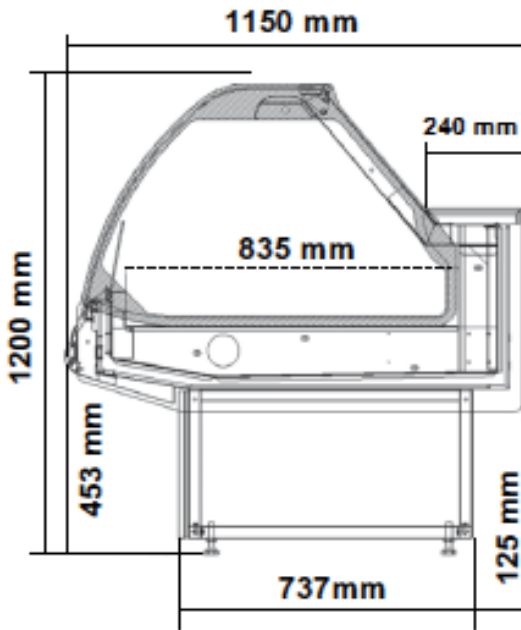

PRODUCT FEATURES

- Efficient and reliable refrigeration technology
- Suitable for deli products
- Energy efficient design
- Digital temperature control
- Flip-up front glass for easy cleaning
- Easy access due to plexiglass sliding door
- Available as a remote or self-contained unit

TECHNICAL SPECIFICATIONS

Model	ADSCD-1410	ADSCD-2035	ADSCD-2660	ADSCD-3910
Exterior size (mm)	1410 x 1150 x 1200	2035 x 1150 x 1200	2660 x 1150 x 1200	3910 x 1150 x 1200
Display areas (m²)	1.04	1.56	2.08	3.12
Temperature Range (°C)	0 ~ 5	0 ~ 5	0 ~ 5	0 ~ 5
Power Input (W)	440	600	660	900

CONTACT US

Please contact Altitude Refrigeration Solutions for a free quote via telephone 1800 953 260 or email info@altituderefrigeration.com.au.

Altitude Refrigeration Solutions Pty Ltd

Telephone: 1800 953 260

Website: www.altituderefrigeration.com.au

Email: info@altituderefrigeration.com.au

Postal Address:

PO Box 384, Kellyville NSW 2155 Sydney Australia

PO Box 678 Oxenford QLD 4210 Gold Coast Australia