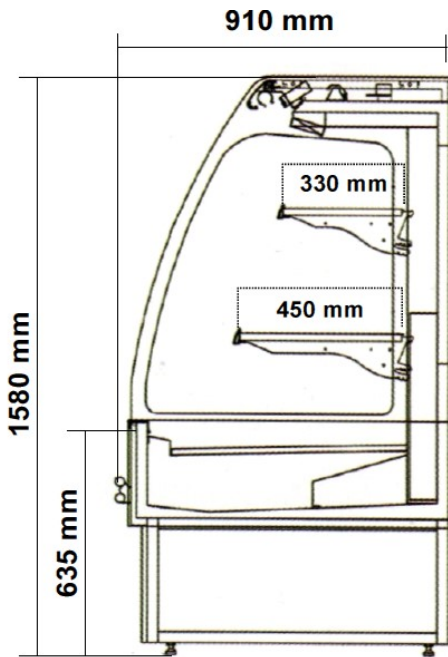

SEMI-VERTICAL MULTI-DECK