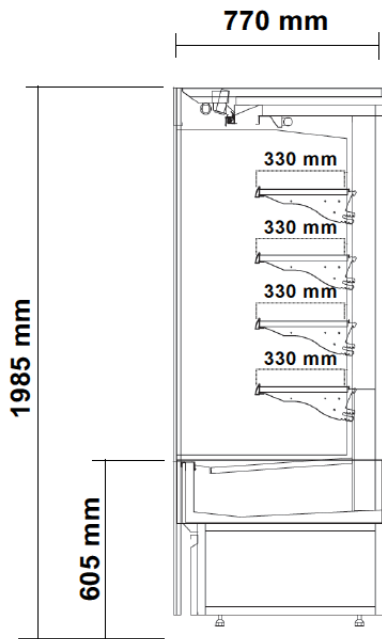

PRODUCT FEATURES

- Efficient and reliable refrigeration technology
- Digital temperature control
- Interior LED lighting
- Superior cooling maintains consistent temperature
- Available as a remote or self-contained unit

TECHNICAL SPECIFICATIONS

Model	AMD-S-998	AMD-S-1310	AMD-S-1935	AMD-S-2560
Exterior size (mm)	998 x 770 x 1985	1310 x 770 x 1985	1935 x 770 x 1985	2560 x 770 x 1985
Display areas (m²)	1.7	2.0	3.5	4.7
Temperature Range (°C)	3 ~ 8	3 ~ 8	3 ~ 8	3 ~ 8
Power Input (W)	800	900	2050	2200

CONTACT US

Please contact Altitude Refrigeration Solutions for a free quote via telephone 1800 953 260 or email info@altituderefrigeration.com.au.

Altitude Refrigeration Solutions Pty Ltd

Telephone: 1800 953 260

Website: www.altituderefrigeration.com.au

Email: info@altituderefrigeration.com.au

Postal Address:

PO Box 384, Kellyville NSW 2155 Sydney Australia

PO Box 678 Oxenford QLD 4210 Gold Coast Australia