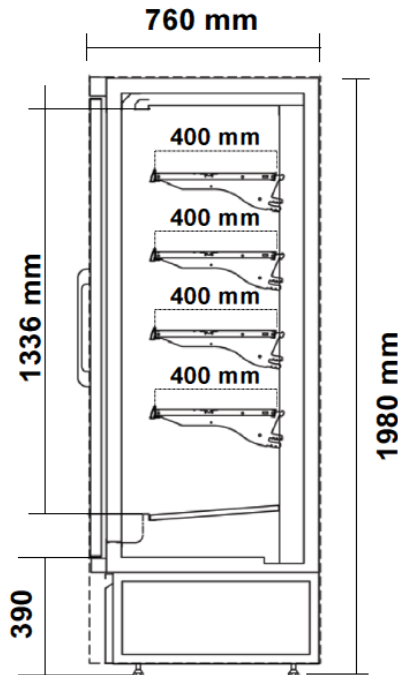

SLIM GLASS DOOR MULTI-DECK

ALTITUDE

REFRIGERATION SOLUTIONS